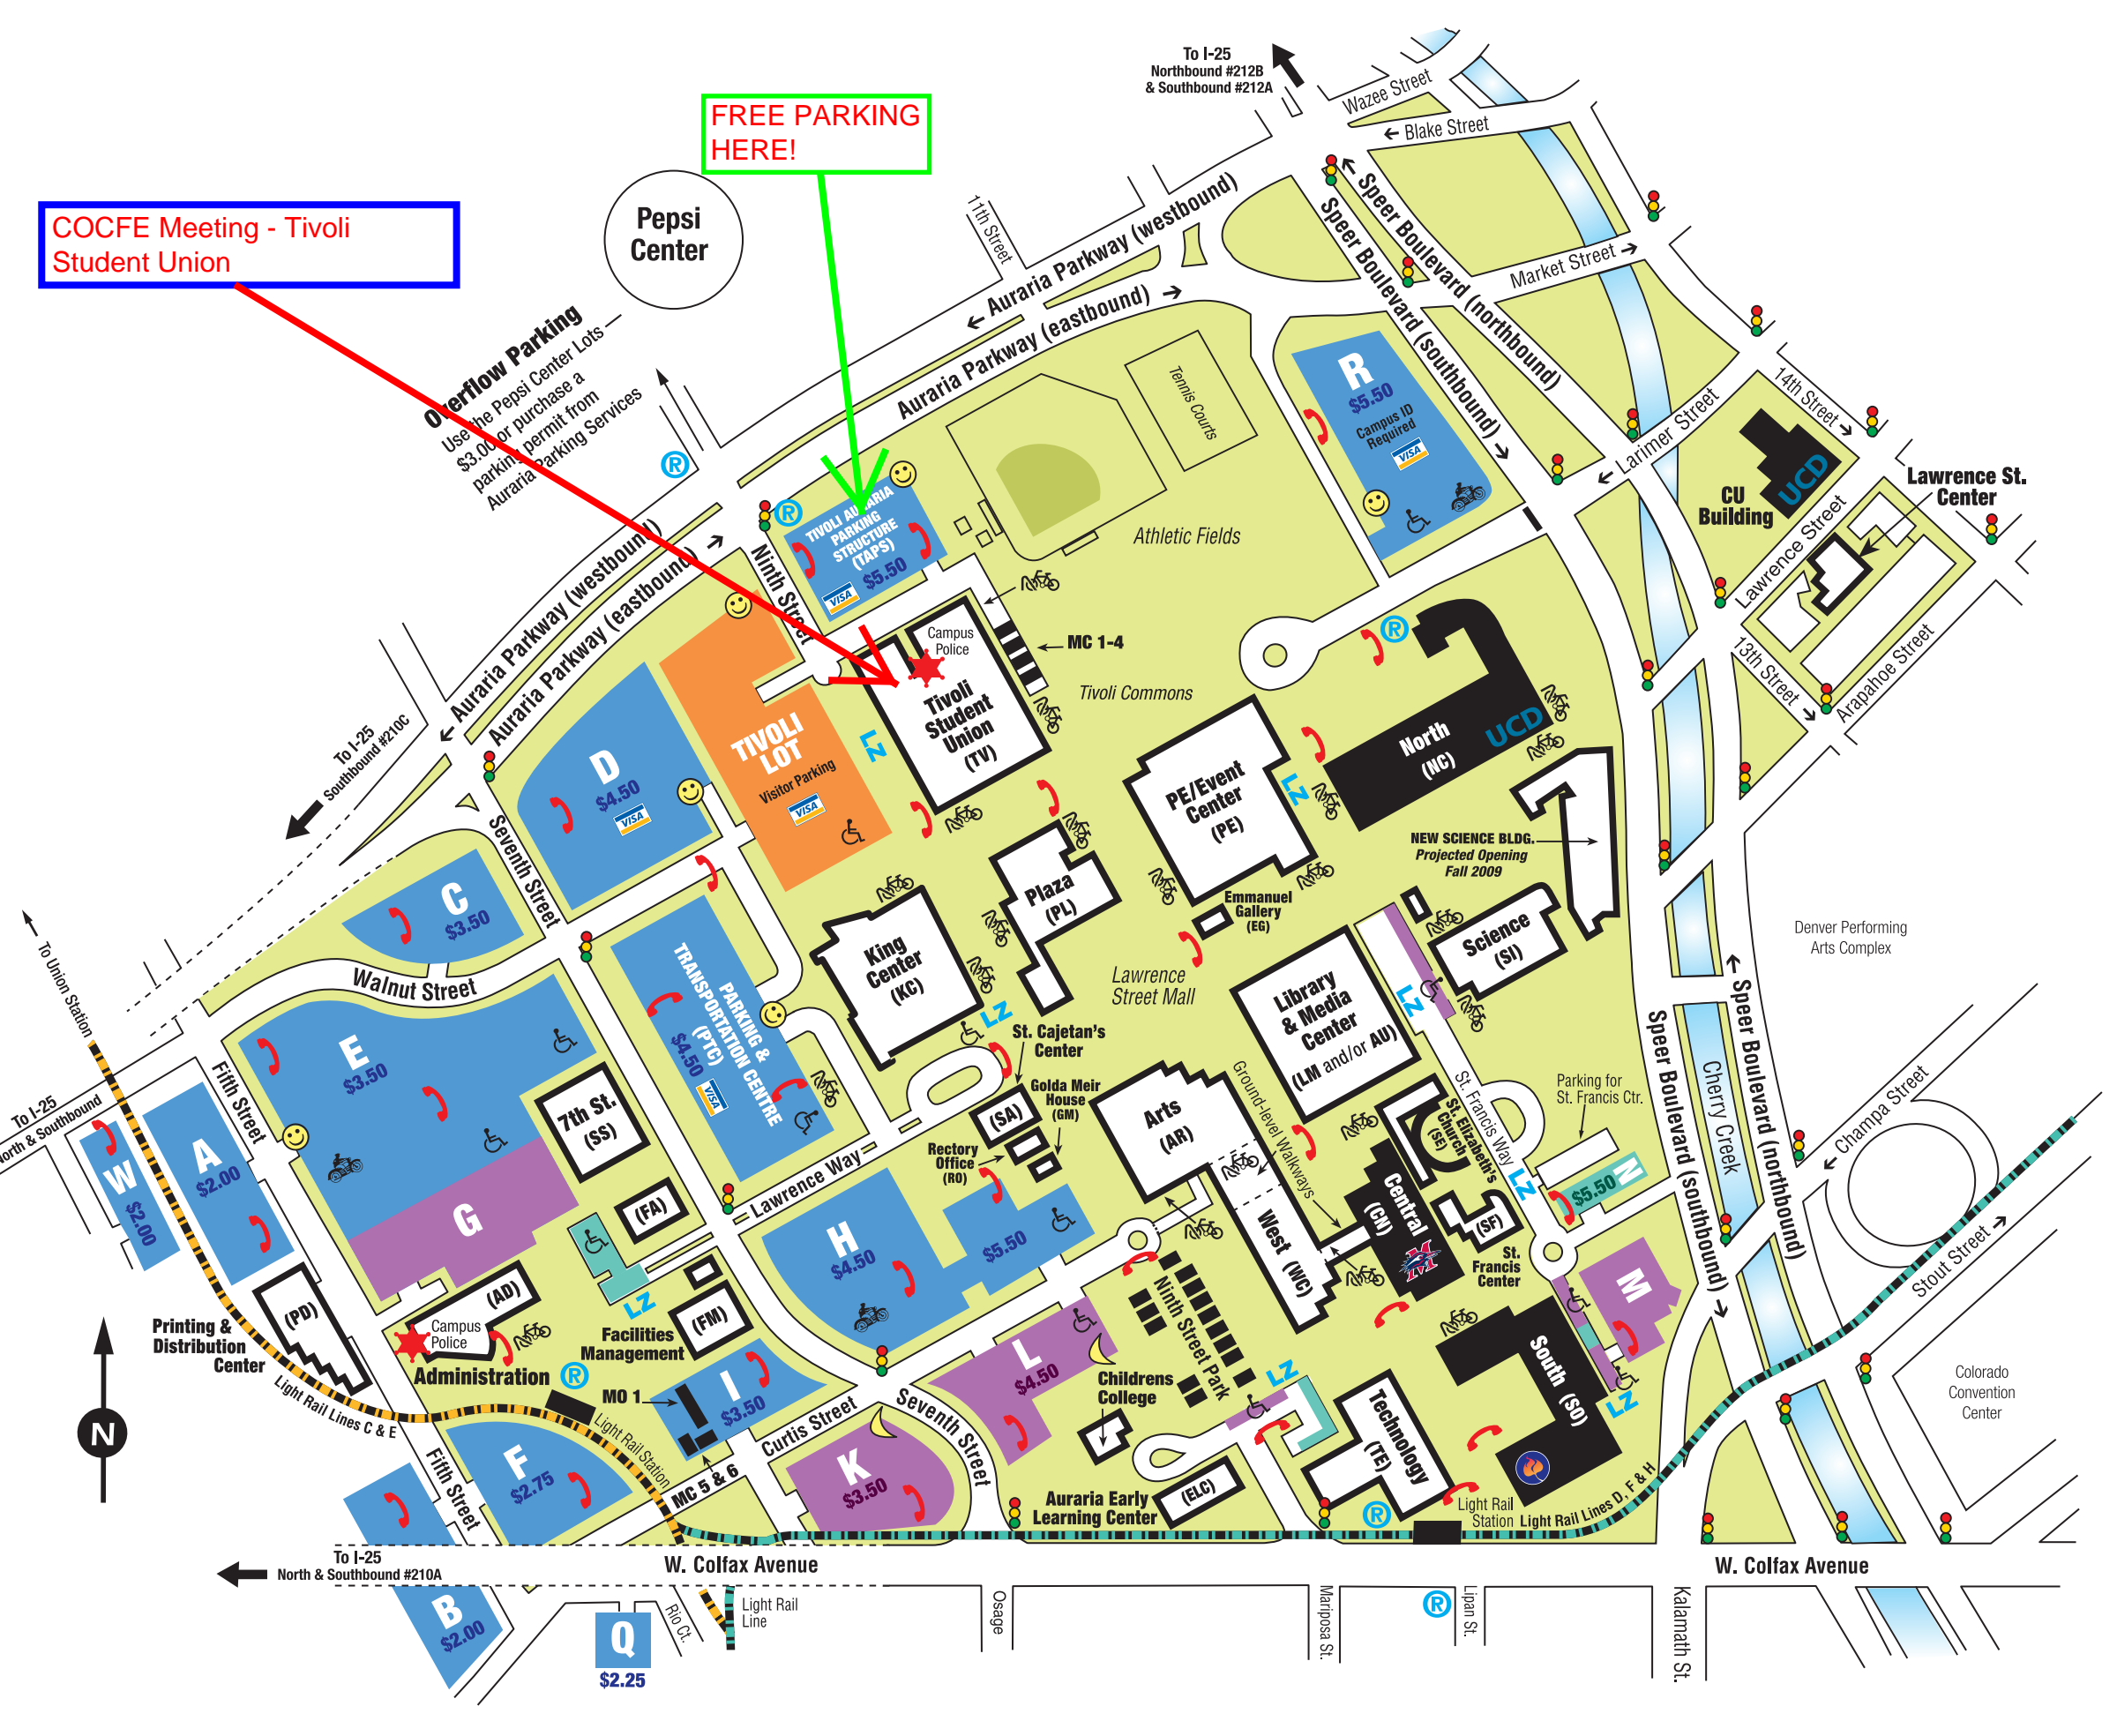

COCFE Meeting - Tivoli Student Union

FREE PARKING HERE!

Pepsi Center

Overflow Parking
Use the Pepsi Center Lots
\$3.00 or purchase a
parking permit from
Auraria Parking Services

To I-25
Southbound #210C

To I-25
Northbound #212B
& Southbound #212A

To I-25
North & Southbound

To Union Station

To I-25
North & Southbound #210A

N

Light Rail Lines C & E

Light Rail Station

Light Rail Lines D, F & U

Light Rail Line

Science

PE/Event Center

North

King Center

Plaza

St. Cajetan's Center

St. Francis Center

St. Elizabeth's Church